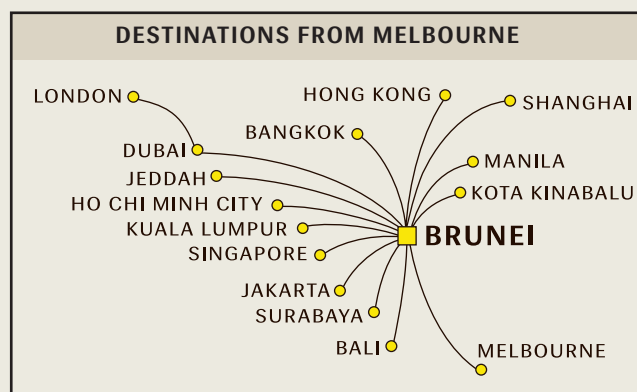

Fares are inclusive of all taxes and surcharges. All destinations ex-Melbourne. Prices and taxes are correct at time of print and subject to change without notice. Subject to availability at time of booking. All destinations ex Melbourne. *Based on low season. BI sectors: O/class Economy, D/Class Business. Blackout: Economy only - 23 Jun 2017 – 09 Jul 2017.